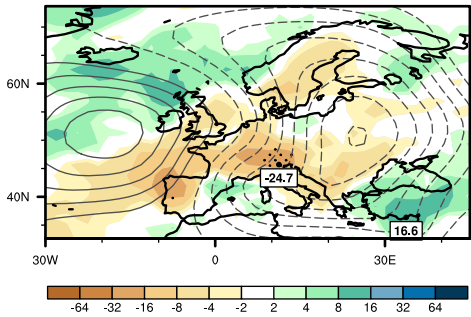

ModE-RAClim