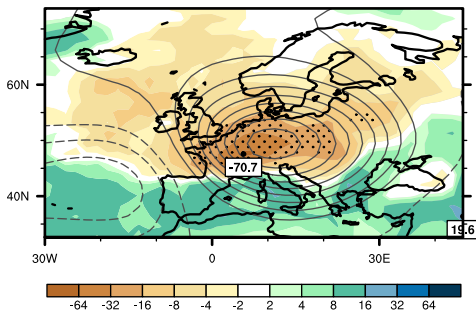

ModE-RAClim