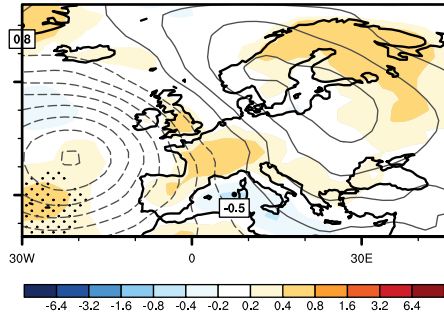

Winter (DJF) 1425

ModE-Sim