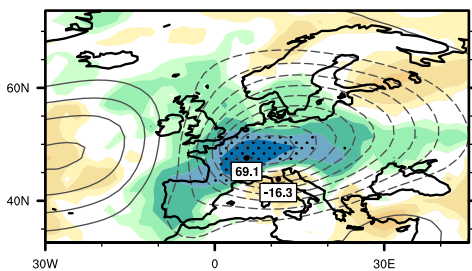

ModE-RAClim