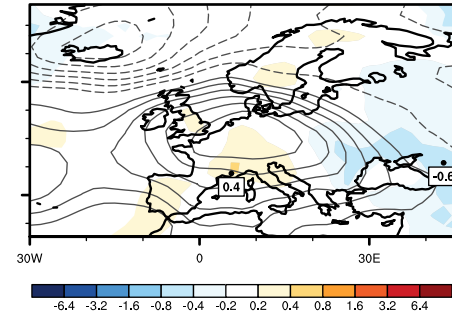

ModE-RAClim