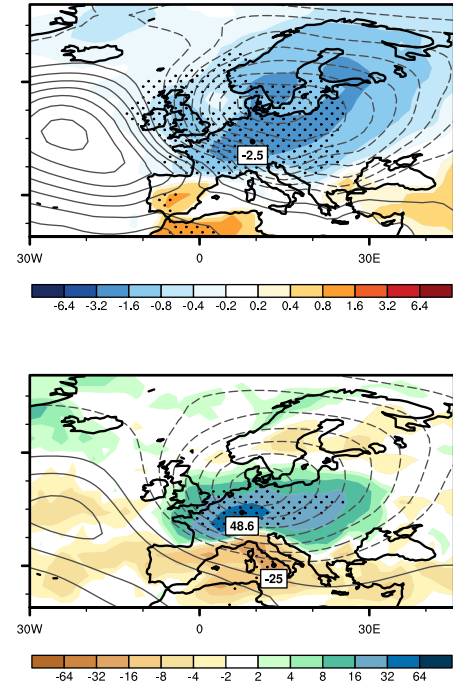

ModE-RAClim