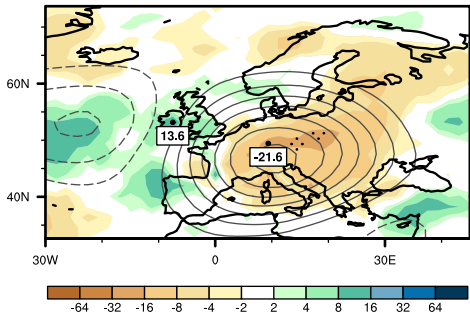

ModE-RAClim