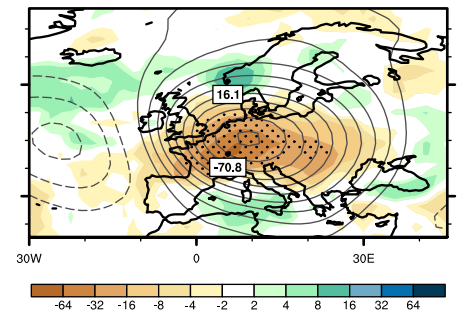

ModE-RAClim