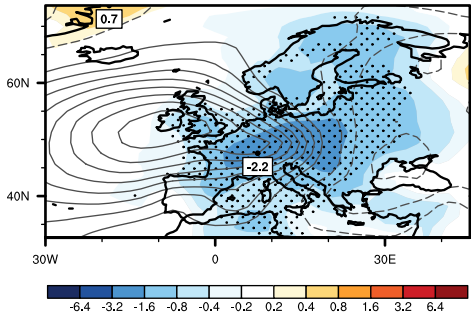

Spring (MAM) 1587

ModE-RA