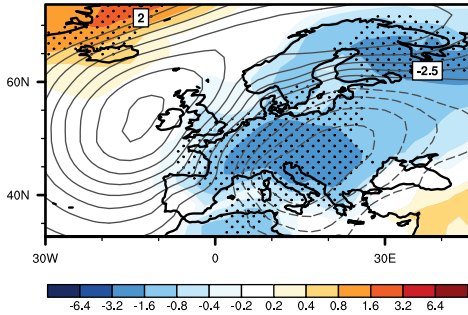

Spring (MAM) 1614

ModE-RA