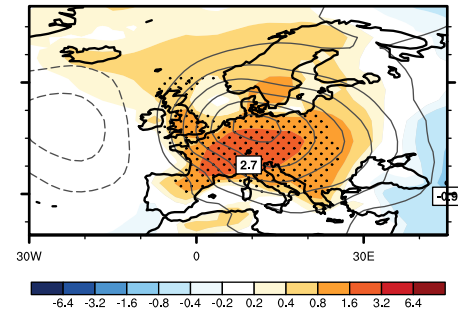

ModE-RAClim