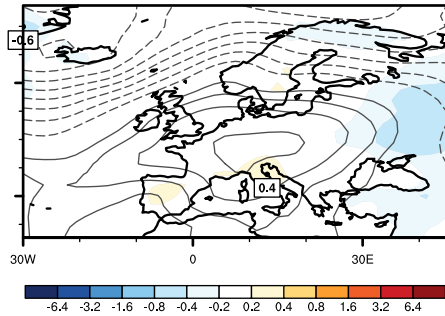

Spring (MAM) 1587

ModE-Sim