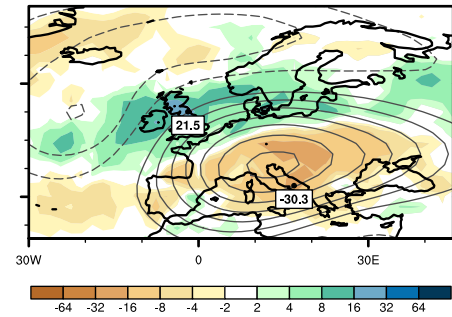

ModE-RAClim