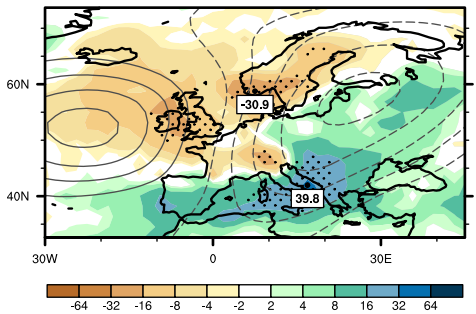

ModE-RAClim