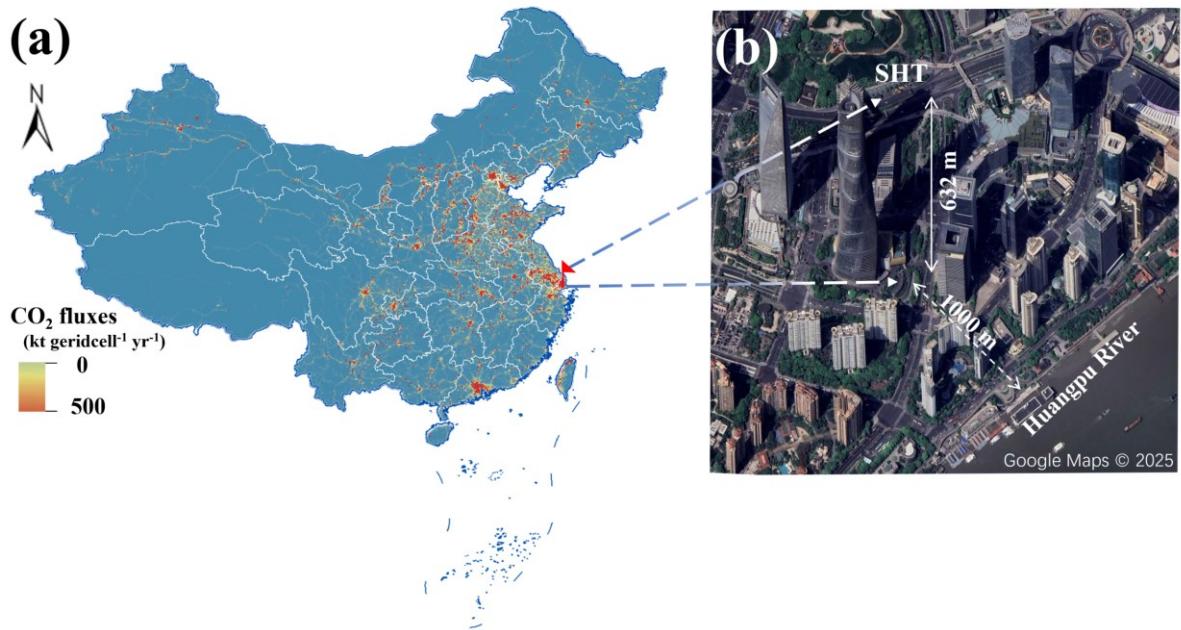

***Comments on preceding review file validation:***

---

**Comment 1:** Figure 1b: please add the copyright icon to "Google Maps 2025"..

**Response:** Thanks very much for your kind reminder. We have added the copyright icon in the figure of the current version as follows.

**Figure 1: Location and terrain of Shanghai Tower (SHT) site.** (a) CO<sub>2</sub> fluxes in 2021 were extracted from Emissions Database for Global Atmospheric Research (EDGAR, <https://edgar.jrc.ec.europa.eu/>). (b) Surrounding area of the SHT site (source: Google Maps © 2025).