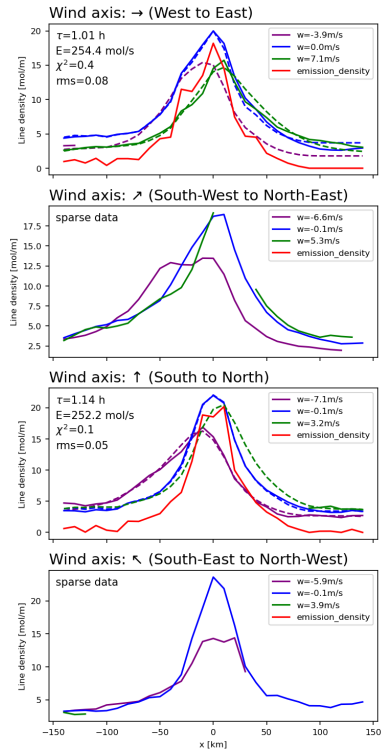

This Supplement provides (a) seasonal maps of NO_x for different wind directions, and (b) the respective line densities and fit results, for the 100 cities listed in table 1 where lifetime/emission estimates were possible.

20.3 Summer

20.4 Autumn

21 Khartoum

21.1 Winter

21.2 Spring

21.3 Summer

21.4 Autumn

22.1 Winter