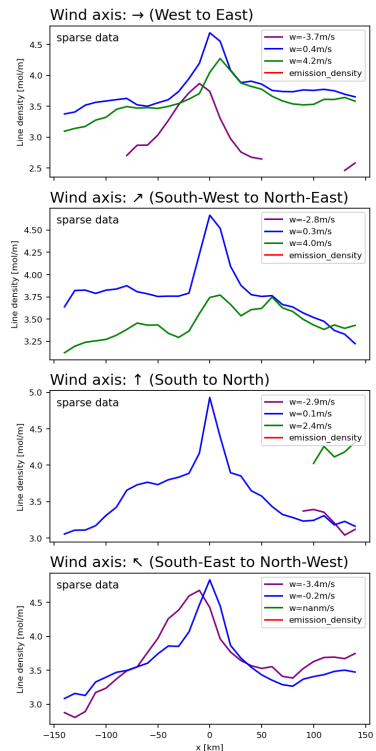

37.3 Summer