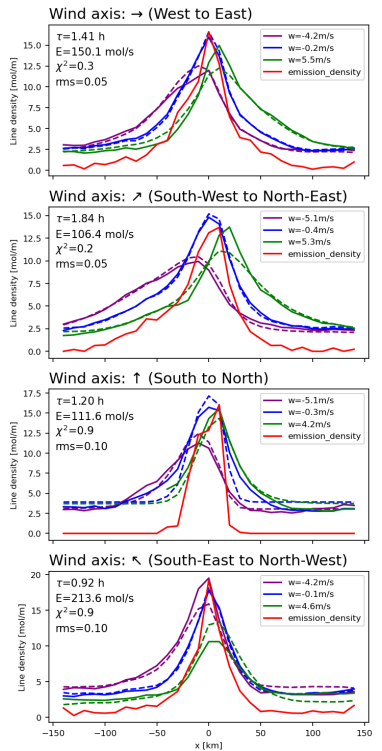

22.2 Spring