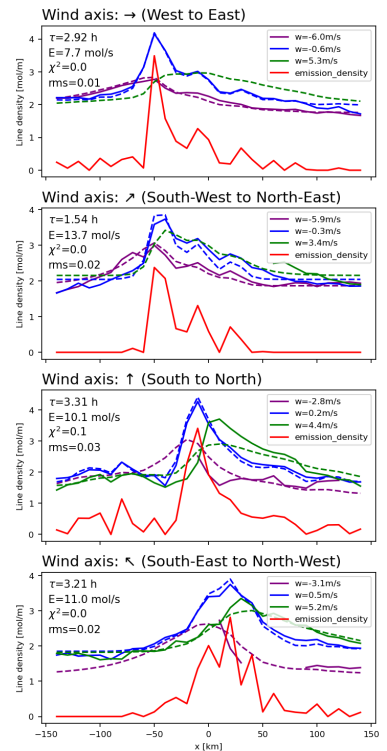

53.4 Autumn