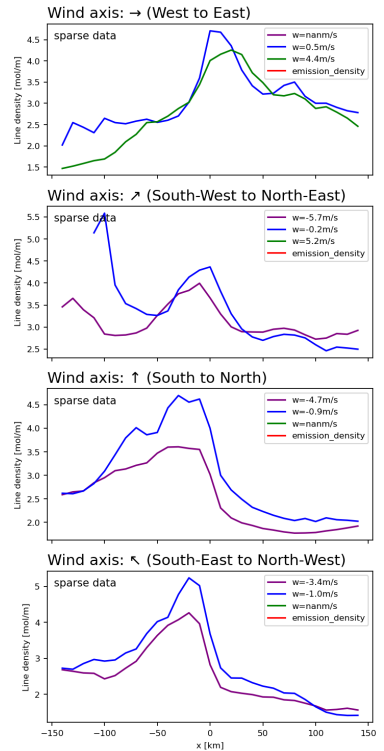

This Supplement provides (a) seasonal maps of NO_x for different wind directions, and (b) the respective line densities and fit results, for the 100 cities listed in table 1 where lifetime/emission estimates were possible.

32.4 Autumn

33 Casablanca

33.1 Winter

33.2 Spring

33.3 Summer

33.4 Autumn

34.1 Winter

34.2 Spring