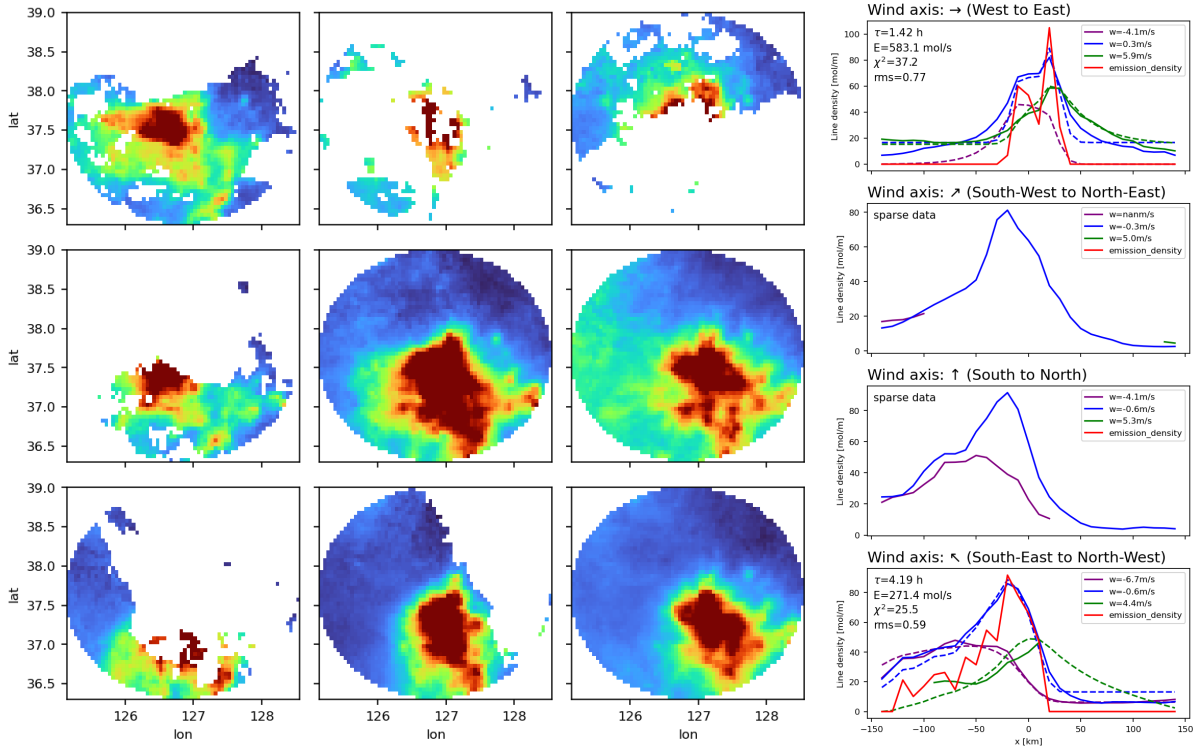

94.4 Autumn

95 Nashville

95.1 Winter

95.2 Spring

95.3 Summer

95.4 Autumn

96.1 Winter

96.2 Spring