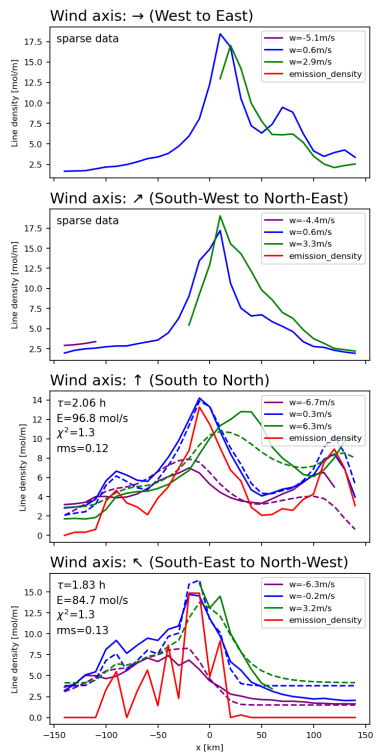

This Supplement provides (a) seasonal maps of NO_x for different wind directions, and (b) the respective line densities and fit results, for the 100 cities listed in table 1 where lifetime/emission estimates were possible.

34.3 Summer

34.4 Autumn

35.1 Winter

35.2 Spring

35.3 Summer

35.4 Autumn

36.1 Winter

36.2 Spring