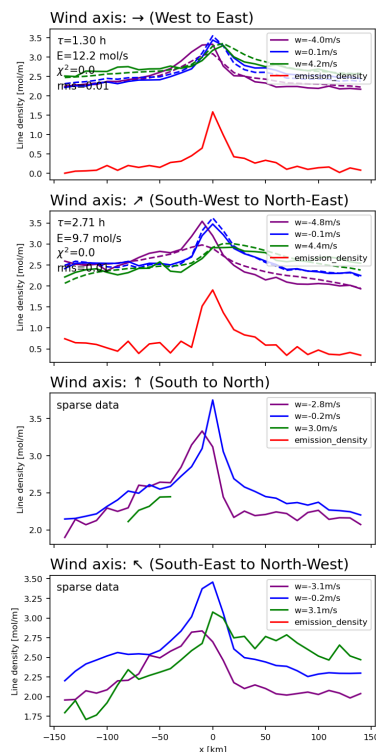

37.4 Autumn