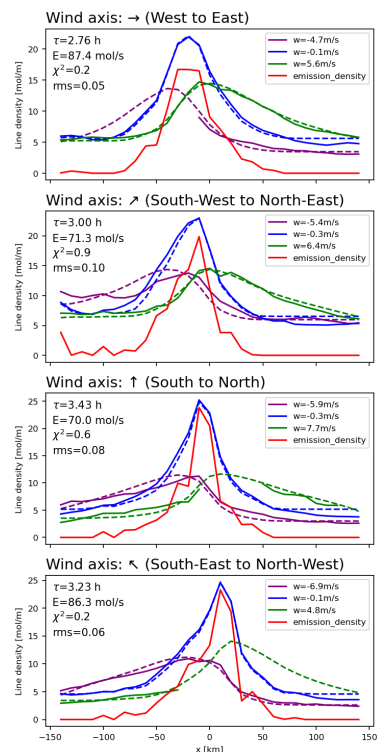

51.4 Autumn