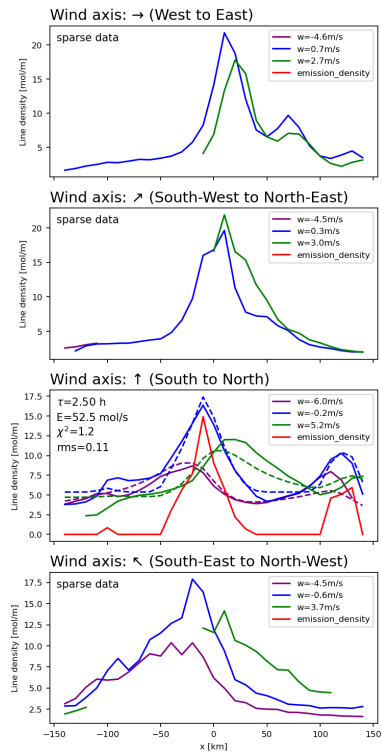

This Supplement provides (a) seasonal maps of NO_x for different wind directions, and (b) the respective line densities and fit results, for the 100 cities listed in table 1 where lifetime/emission estimates were possible.

34.3 Summer

34.4 Autumn

35.1 Winter

35.2 Spring

35.3 Summer

35.4 Autumn

36.1 Winter

36.2 Spring