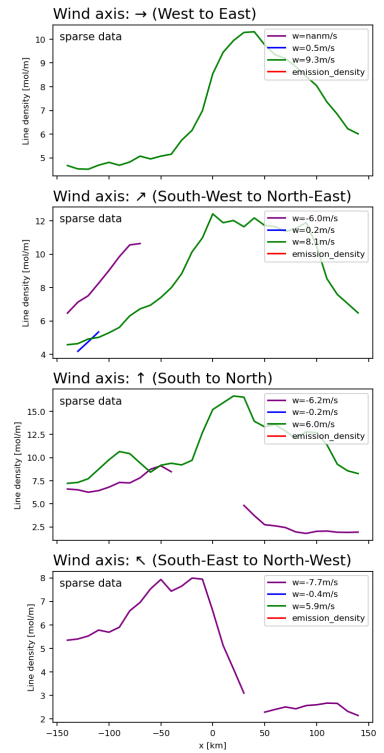

40.2 Spring