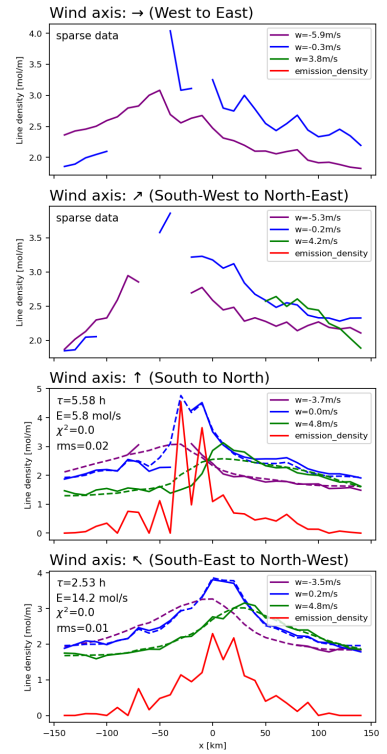

53.3 Summer