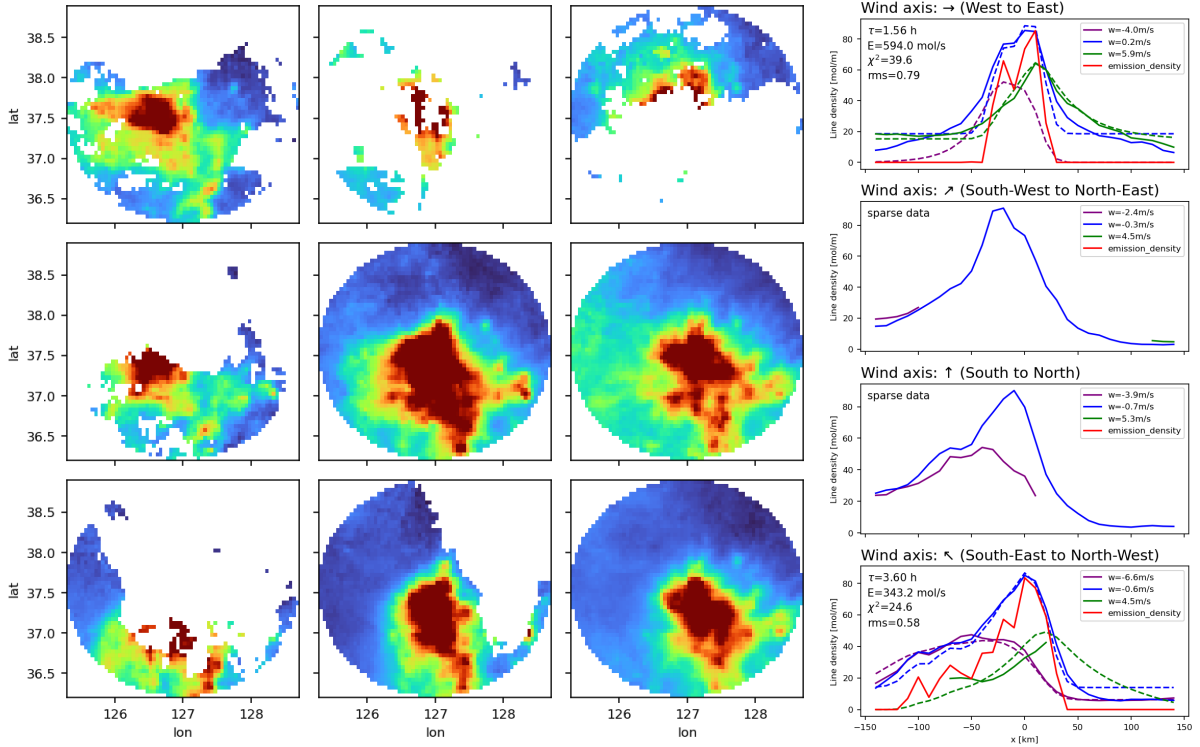

This Supplement provides (a) seasonal maps of NO_x for different wind directions, and (b) the respective line densities and fit results, for the 100 cities listed in table 1 where lifetime/emission estimates were possible.

1 Delhi

1.1 Winter

1.2 Spring

1.3 Summer

1.4 Autumn

2 Seoul

2.1 Winter

2.2 Spring

2.3 Summer

2.4 Autumn

3 Cairo

3.1 Winter

3.2 Spring

3.3 Summer

3.4 Autumn

4 New York

4.1 Winter

4.2 Spring

4.3 Summer

4.4 Autumn

5 Moscow

5.1 Winter

5.2 Spring

5.3 Summer