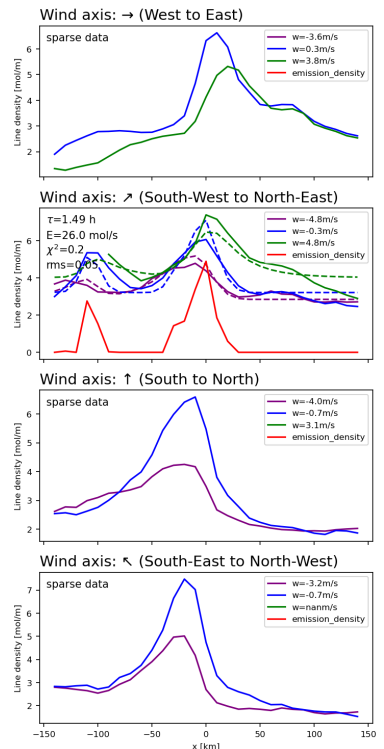

This Supplement provides (a) seasonal maps of NO_x for different wind directions, and (b) the respective line densities and fit results, for the 100 cities listed in table 1 where lifetime/emission estimates were possible.

32.4 Autumn

33 Casablanca

33.1 Winter

33.2 Spring

33.3 Summer

33.4 Autumn

34.1 Winter

34.2 Spring