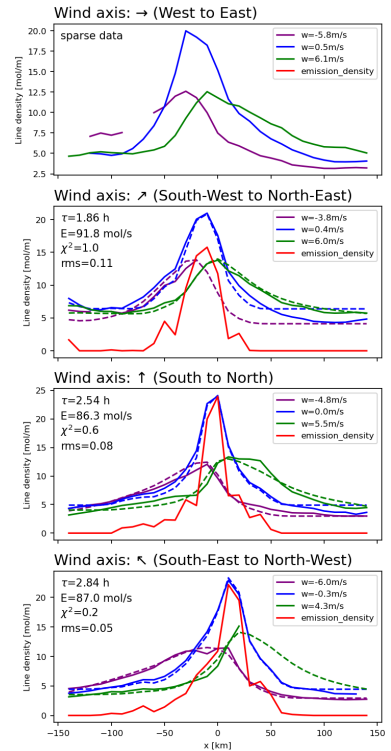

51.3 Summer